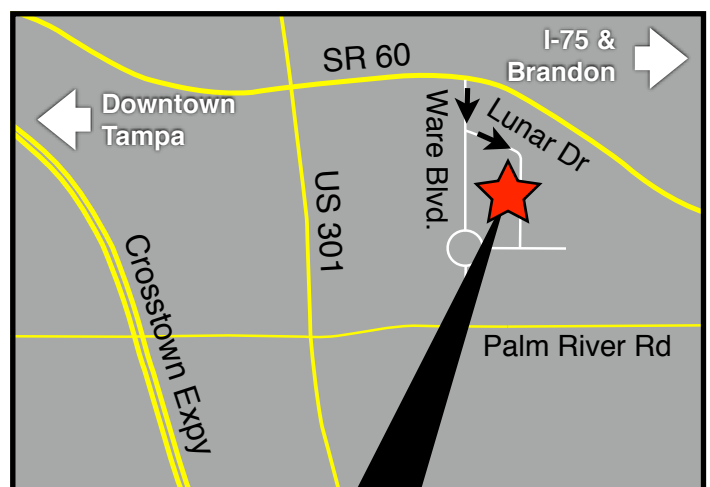

## Hours - Location

Monday - Friday  
8:30 a.m. - 5:00 p.m.

403 Crater Lane  
Tampa, FL 33619